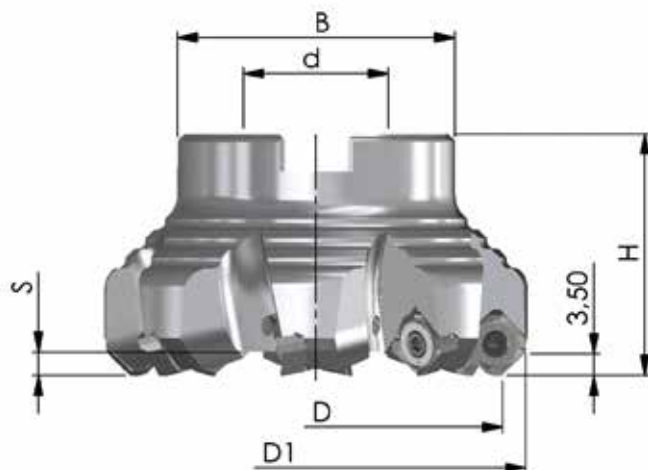

for

Europe

and the

SPECIAL OFFER AUTUMN / WINTER 2022 - FACE MILLING CUTTER A20

SET OF TOOLS

SET 2022-38

Article code	D	D ₁	H	d	B	S	Z	List price
45PP-040-A20-5	40	48	40	16	38	4,0	5	274,- €
45PP-063-A20-6	63	71	40	22	46	4,0	6	307,- €

List price: 581,- € - Special price for this set: **279,- €**

SET OF TOOLS WITH INSERTS

SET 2022-38A

Article code	D	D ₁	H	d	B	S	Z	List price
45PP-040-A20-5	40	48	40	16	38	4,0	5	274,- €
20 pieces (1 packaging unit) JMA20-534-... freely selectable quality								162,- €