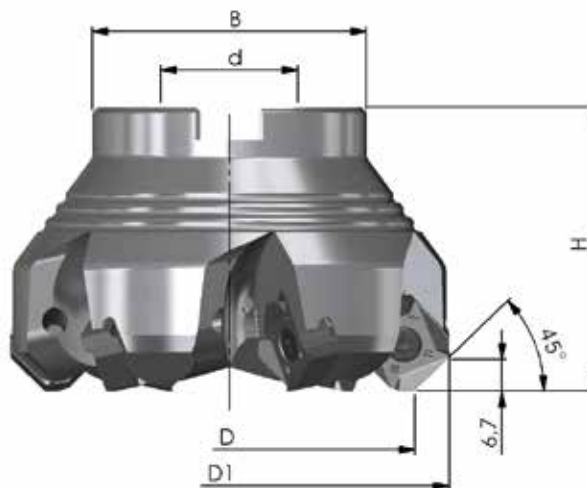

SPECIAL OFFER AUTUMN / WINTER 2022 - FACE MILLING CUTTER A22

SET OF TOOLS

SET 2022-40

Article code	D	D₁	H	d	B	Z	List price
45PP-050-A22-5	50	65	50	22	46	5	431,- €
45PP-063-A22-5	63	78	50	22	46	5	475,- €
45PP-080-A22-6	80	95	60	27	58	6	570,- €

List price: 1.476,- € - Special price for this set: **533,- €**

SET OF TOOLS WITH INSERTS

SET 2022-40A

Article code	D	D₁	H	d	B	Z	List price
45PP-050-A22-5	50	65	50	22	46	5	431,- €
10 pieces (1 packaging unit) JMA22-584-... freely selectable quality							136,- €

List price: 567,- € - Special price for this set: **253,- €**

SET 2022-40B

Article code	D	D₁	H	d	B	Z	List price
45PP-063-A22-5	63	78	50	22	46	5	475,- €
10 pieces (1 packaging unit) JMA22-584-... freely selectable quality							136,- €

List price: 611,- € - Special price for this set: **264,- €**

SET 2022-40C

Article code	D	D₁	H	d	B	Z	List price
45PP-080-A22-6	80	95	60	27	58	6	570,- €
10 pieces (1 packaging unit) JMA22-584-... freely selectable quality							136,- €

List price: 706,- € - Special price for this set: **302,- €**