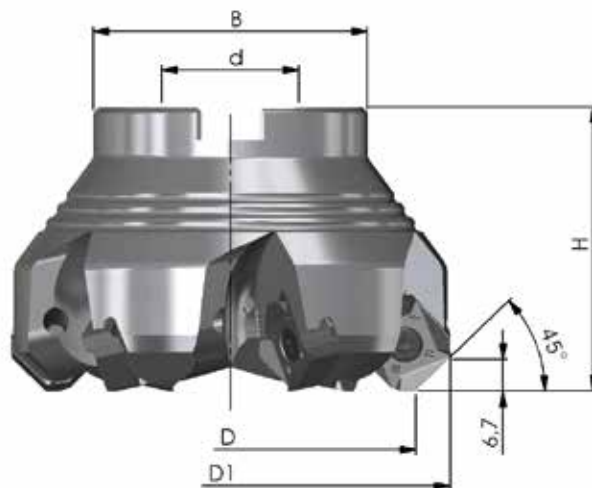

SPECIAL OFFER AUTUMN / WINTER 2022 - FACE MILLING CUTTER A22

SET OF TOOLS

SET 2022-41

Article code	D	D₁	H	d	B	Z	List price
45PP-100-A22-7	100	115	60	32	78	7	664,- €
45PP-125-A22-9	125	140	63	40	90	9	854,- €

List price: 1.518,- € - Special price for this set: **549,- €**

SET OF TOOLS WITH INSERTS

SET 2022-41A

Article code	D	D₁	H	d	B	Z	List price
45PP-100-A22-7	100	115	60	32	78	7	664,- €
10 pieces (1 packaging unit) JMA22-584-... freely selectable quality							136,- €

List price: 800,- € - Special price for this set: **309,- €**

SET 2022-41B

Article code	D	D₁	H	d	B	Z	List price
45PP-125-A22-9	125	140	63	40	90	9	854,- €
10 pieces (1 packaging unit) JMA22-584-... freely selectable quality							136,- €

List price: 990,- € - Special price for this set: **399,- €**