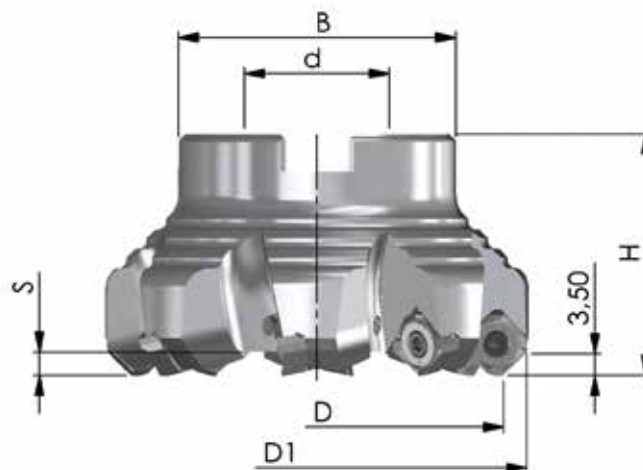

SPECIAL OFFER AUTUMN / WINTER 2022 - FACE MILLING CUTTER A20

SET OF TOOLS

SET 2022-39

Article code	D	D₁	H	d	B	S	Z	List price
45PP-050-A20-5	50	58	40	22	46	4,0	5	274,- €
45PP-080-A20-7	80	88	50	27	58	4,0	5	338,- €

List price: 612,- € - Special price for this set: **322,- €**

SET OF TOOLS WITH INSERTS

SET 2022-39A

Article code	D	D₁	H	d	B	S	Z	List price
45PP-050-A20-5	50	58	40	22	46	4,0	5	274,- €
20 pieces (1 packaging unit) JMA20-534-.. freely selectable quality								162,- €

List price: 436,- € - Special price for this set: **272,- €**

SET 2022-39B

Article code	D	D₁	H	d	B	S	Z	List price
45PP-080-A20-7	80	88	50	27	58	4,0	5	338,- €
20 pieces (1 packaging unit) JMA20-534-.. freely selectable quality								162,- €

List price: 500,- € - Special price for this set: **277,- €**